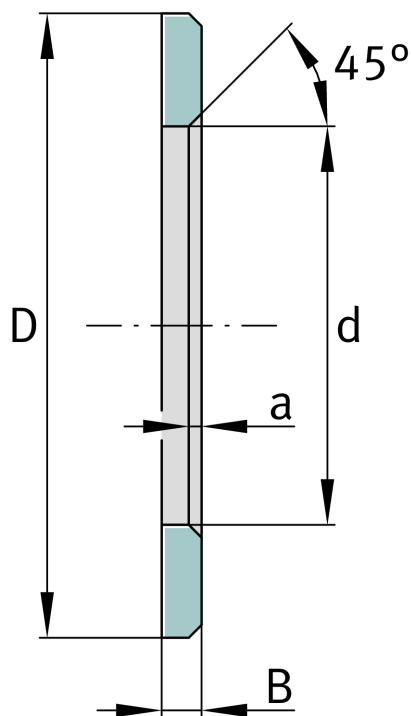


**FAG****LS2542**

Bearing washer

Schaeffler ID:
0383922240000Bearing washers, suitable for AXK and
K811

Technical information

**Main Dimensions & Performance Data**

d	25 mm	Bore diameter track washer
D	42 mm	Outside diameter track washer
B	3 mm	Width
	45 °	Chamfer Angle
a _{min}	1 mm	Chamfer width
	0.021 kg	Weight